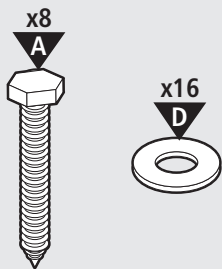

1

10

11

12

13

14

15

©2022 Rubbermaid Commercial Products
Product of: Rubbermaid Commercial Products, LLC
8900 Northpointe Executive Park Drive
Huntersville, NC 28078
www.rubbermaidcommercial.com
Contact us: 1-800-347-9800