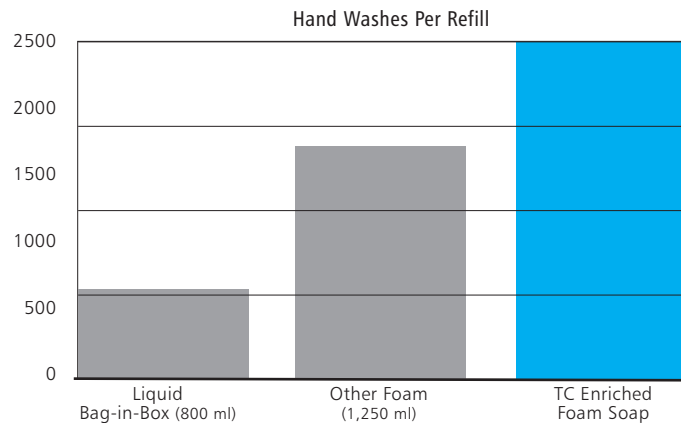

TC Enriched Foam - Manual Foam Skin Care System

The perfect balance between luxury and value, the TC Enriched Foam System delivers highly concentrated, foam hand cleansers in a controlled dispenser which provides up to 2,500 hand washes per refill - nearly 4x's more than traditional liquid soaps and up to 43% more than similar foam systems. Rich, luxurious foam cleansers delight customers while helping to reduce costly waste.

Superior User Experience

TC Enriched Foam contains special skin conditioning ingredients to soothe the skin for a refreshing cleansing experience. Concentrated formulas and high density foam produce a richer, thicker lather customers will appreciate.

Low Cost-in-Use

More hand washes with fewer refills reduces labor and costs. A metered pump provides a controlled 0.4 ml dose of hand cleaner, eliminating over use and costly waste - the number one problem with soap systems. Every refill has a new pump, preventing mess, clogs and leaks.

Improved Hygiene

TC high quality, enriched foam encourages use to increase healthy hand hygiene. The antimicrobial Push Bar on dispensers utilizes a revolutionary technology, reducing the potential for cross-contamination. Hygienic, sealed refills keep soap fresh and clean, providing a more sanitary system.

TC Enriched Foam Performance:

750382
Stainless Steel

450017

450034

- Antimicrobial push bar helps to reduce cross-contamination
- Refill level viewing window
- Easy tape or screw mounting
- Refills dispense 0.4 ml per dose

ADA COMPLIANT

No.	Description*	Product Dimensions	Case Weight	Case Pack	Case Cube
750382	800 ml Stainless Steel	5.3 w x 7.6" l x 4.75 d	30.5 lbs	10	2.01
450017	800 ml White	5.3 w x 7.6" l x 4.75 d	12.9 lbs	10	2.01
450034	800 ml Black	5.3 w x 7.6" l x 4.75 d	12.9 lbs	10	2.01