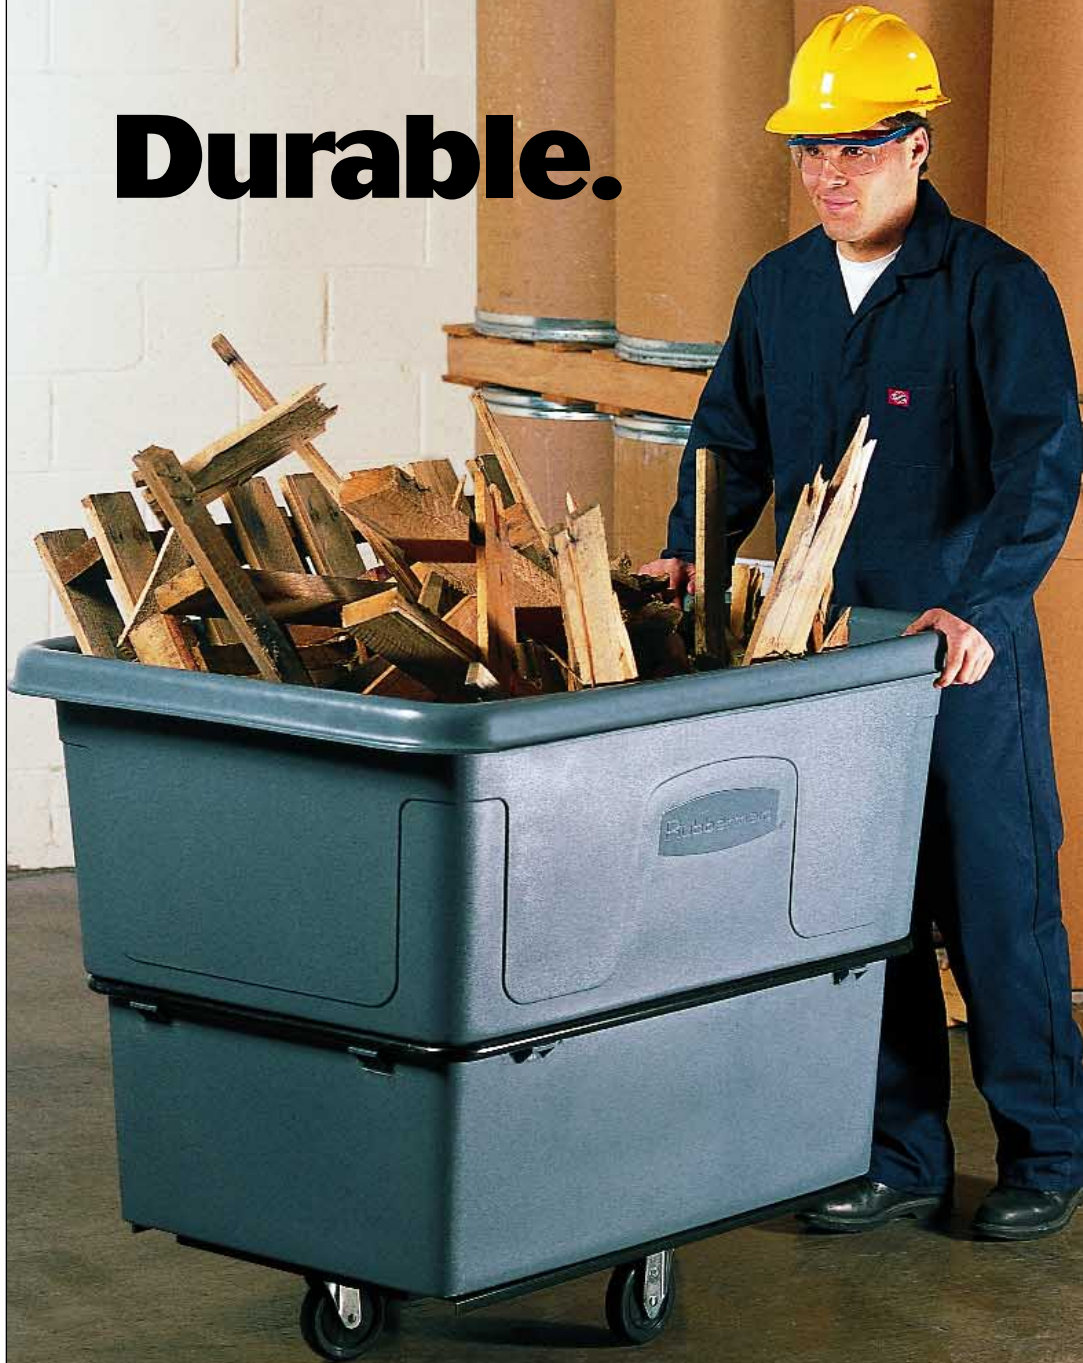

Distressed.

Designed for use in food service applications.

Makes efficient work of industrial waste collection and material handling.

ideas that last™

Durable.

Utility Trucks

Rubbermaid® Utility Trucks take the weight of your heavy workload.

Designed for heavy loads, Rubbermaid® Utility Trucks are ideal for use in industrial, construction, food processing and laundry environments. Combine style with strength to move refuse and bulk materials with ease and efficiency.

Domed, hinged lid features stainless steel hinges and conceals loads without decreasing holding capacity.

Smooth, seamless, all-plastic interior helps reduce potential leaks and is easy to clean.

Sleek styling makes a positive appearance in public applications.

Stepped sidewall with steel reinforcement band holds heavy loads without bulging.

High-quality casters provide smooth handling and maneuverability.

Metal frame design provides long-lasting support unlike plywood frames.